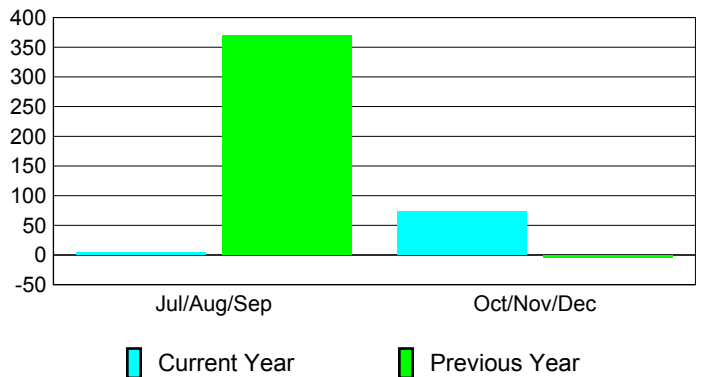

Comparison of Membership Gain/Loss

Current Year Compared to the Previous Year