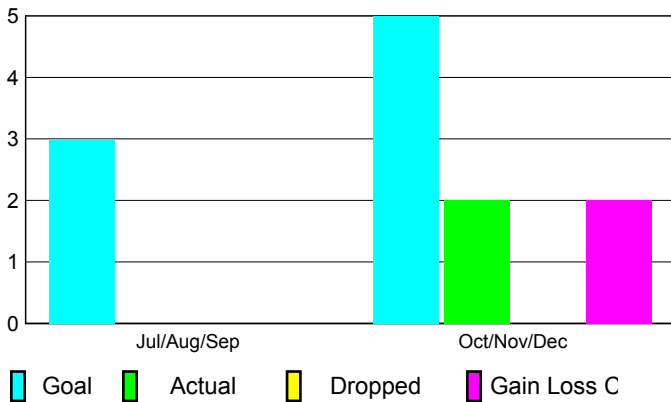

2010-2011 GMT Reports for District (or Undistricted) **District 383**

GMT: PAUL CHOR HO FAN

Location: CHINA

GMT CA: 5

CLUBS

Club Results
2010-2011

Clubs
2009-2010

Month	New Club Goal	Actual New Clubs	Actual Dropped Clubs	Gain/Loss of Clubs	Gain/Loss of Clubs
Jul/Aug/Sep	3	0	0	0	16
Oct/Nov/Dec	5	2	0	2	0
Totals	8	2	0	2	16

Club Results 2010-2011

Goal, New, Dropped, Gain/Loss

Comparison of Club Gain/Loss

Current Year Compared to the Previous Year

YTD Status Quo Clubs 2010-2011

Status Quo Clubs Compared to Status Quo Members

MEMBERSHIP