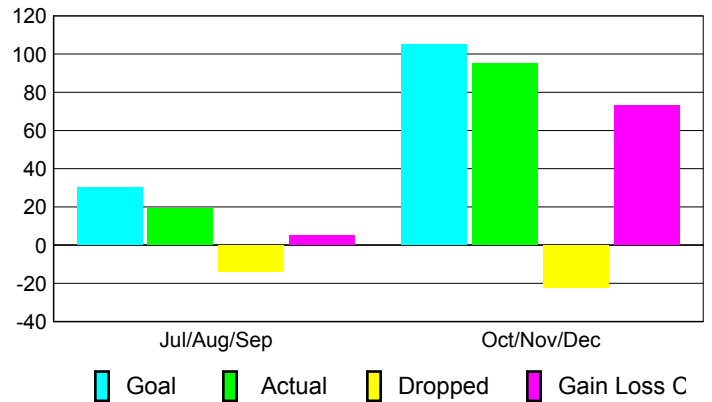

Membership Results 2010-2011

Goal, New, Dropped, Gain/Loss