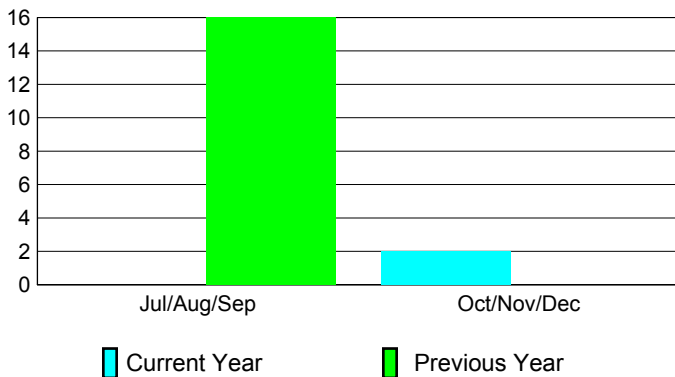

2010-2011 GMT Reports for District (or Undistricted) **District 383**

GMT: PAUL CHOR HO FAN

Location: CHINA

GMT CA: 5

CLUBS

Club Results
2010-2011

Clubs
2009-2010

Month	New Club Goal	Actual New Clubs	Actual Dropped Clubs	Gain/Loss of Clubs	Gain/Loss of Clubs
Jul/Aug/Sep	3	0	0	0	16
Oct/Nov/Dec	5	2	0	2	0
Totals	8	2	0	2	16

Club Results 2010-2011

Goal, New, Dropped, Gain/Loss

Comparison of Club Gain/Loss

Current Year Compared to the Previous Year

YTD Status Quo Clubs 2010-2011

Status Quo Clubs Compared to Status Quo Members

MEMBERSHIP